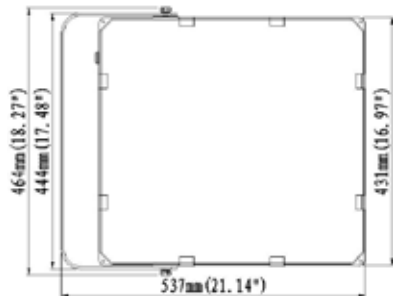

LED

PROYECTOR LED SMD

DIMENSIONES

50W

100W

150W

200W

300W