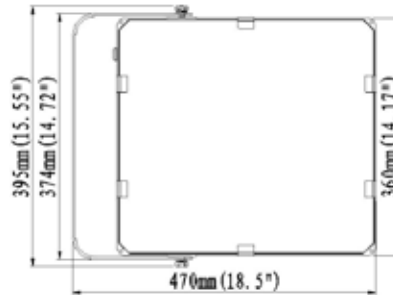

LED

PROYECTOR LED SMD

DIMENSIONES

50W

100W

150W

200W

300W