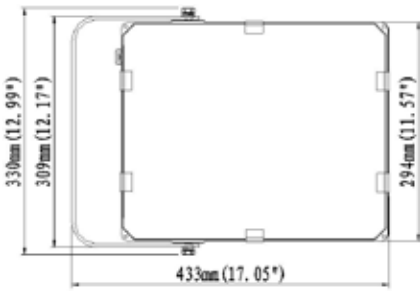

LED

PROYECTOR LED SMD

DIMENSIONES

50W

100W

150W

200W

300W