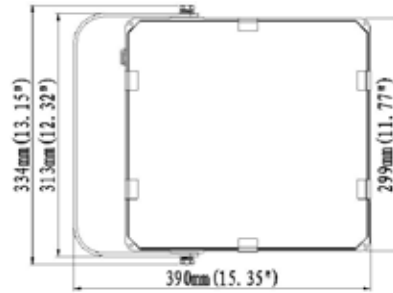

LED

PROYECTOR LED SMD

DIMENSIONES

50W

100W

150W

200W

300W